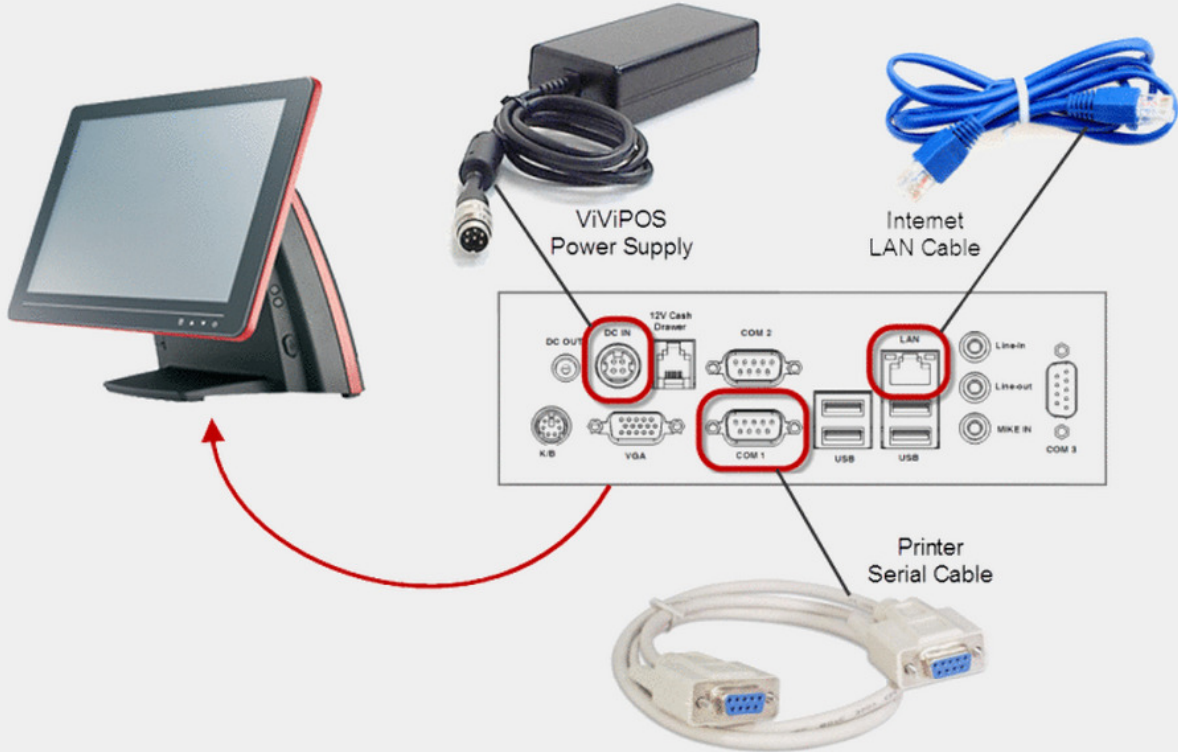

# Getting Connected or **Plugging it in**

For those of you that like pictures...  
Below is an easy guide to plugging together a ViViPOS bundle

EPSON TM-T20  
Serial Printer

Cash Drawer

RJ-11 cable